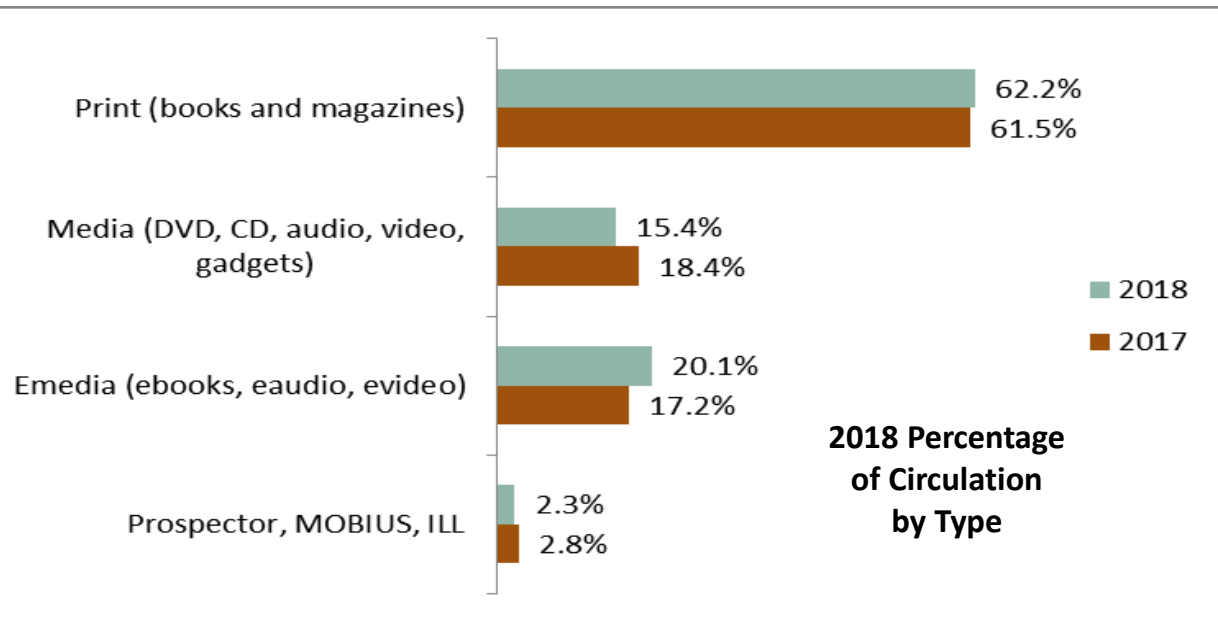

BOOKS & MATERIALS