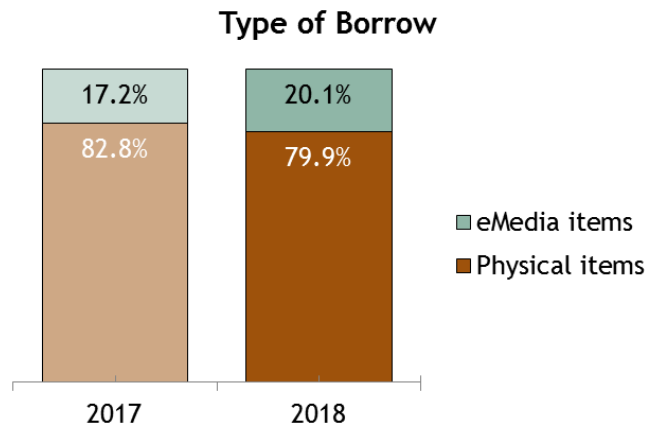

BOOKS & MATERIALS