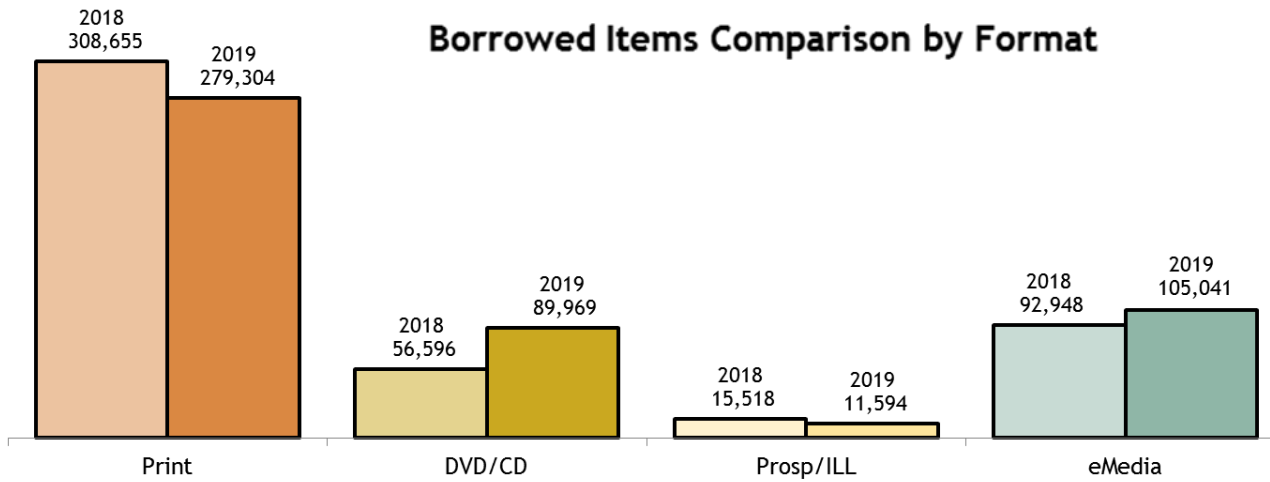

DATABASE USAGE

In February 2019
61,556

Year to Date
2018/2019
118,750/85,055

PROGRAMS

Programs held January
244

People in attendance
5,645

Programs held Year to date
2018/2019
199/244

People in attendance
4,797/5,645

MEMBER ENGAGEMENT (CARDHOLDERS)

New in February 2019
1,453

Current
160,545

Monthly Average Current
Members
2018/2019
157,529/159,959

HOLDS PLACED

In February 2019
31,974

Year to Date
2018/2019
55,338/68,175

COMPUTER USAGE

WiFi use in February 2019
16,524

WiFi Year to Date use
2018/2019
28,445/28,799

Library computer users in
February 2019
14,558

Year to Date use
2018/2019
34,105/30,257

ITEM COUNT

February 2019

Physical items

New: 1,453

Removed: 64

Current: 341,664

BOOKS & MATERIALS

Borrowed Items Comparison by Format

Type of Borrow

Monthly Circulation Comparison