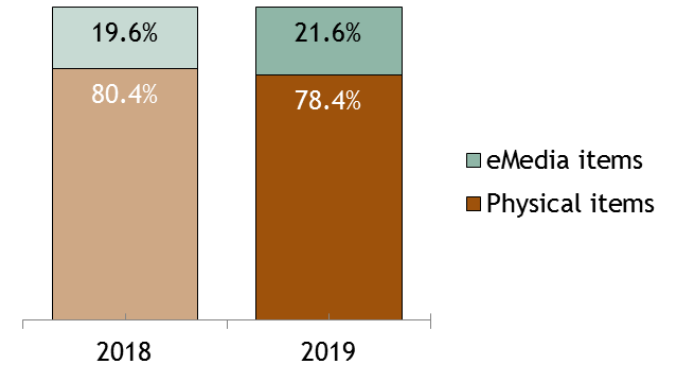

DATABASE USAGE

In February 2019
61,556

Year to Date
2018/2019
118,750/85,055

PROGRAMS

Programs held January
244

People in attendance
5,645

Programs held Year to date
2018/2019
199/244

People in attendance
4,797/5,645

MEMBER ENGAGEMENT (CARDHOLDERS)

New in February 2019
1,453

Current
160,545

Monthly Average Current
Members
2018/2019
157,529/159,959

HOLDS PLACED

In February 2019
31,974

Year to Date
2018/2019
55,338/68,175

COMPUTER USAGE

WiFi use in February 2019
16,524

WiFi Year to Date use
2018/2019
28,445/28,799

Library computer users in
February 2019
14,558

Year to Date use
2018/2019
34,105/30,257

ITEM COUNT

February 2019

Physical items

New: 1,453

Removed: 64

Current: 341,664

BOOKS & MATERIALS

Borrowed Items Comparison by Format

Type of Borrow

Monthly Circulation Comparison