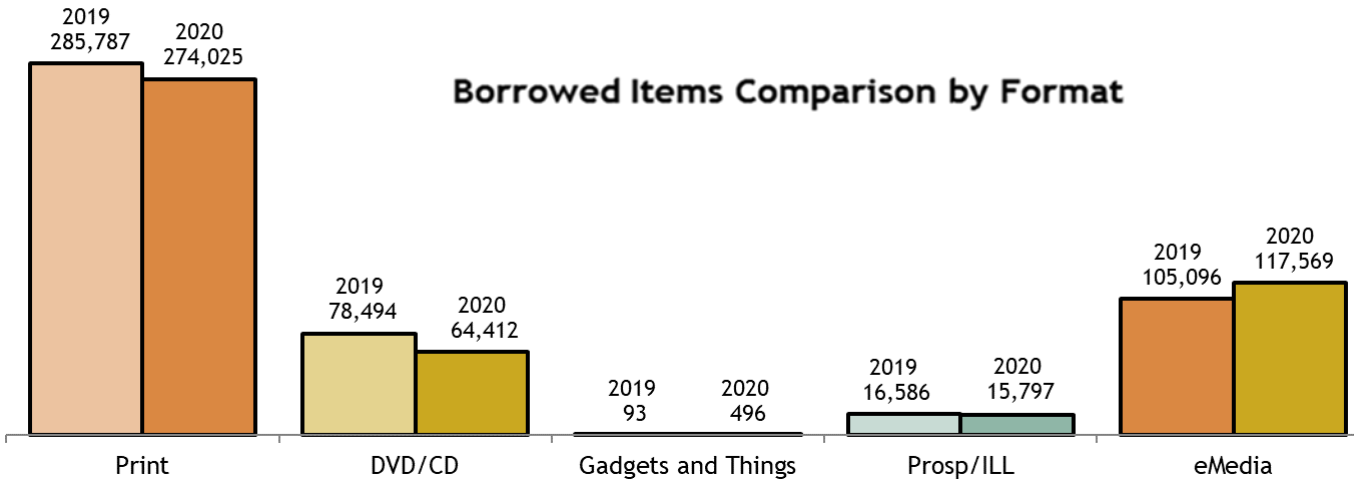

**CONNECT
TO CURIOSITY**

February 2020

PEOPLE WELCOMED (DOOR TRAFFIC)

Average per day for
February 2020
2,781

Year to Date
2019/2020
182,251/165,187

VOLUNTEERS

In February 2020
Volunteers
Hours
828

Year to Date
2019/2020
2183/1590 Hours

MEMBER ENGAGEMENT (CARDHOLDERS)

New in February 2020
1,425

Current
138,861

Monthly Average Current
Members
2019/2020
159,959/138,328

HOLDS PLACED

In February 2020
31,166

Year to Date
2019/2020
68,175/67,293

COMPUTER USAGE

WiFi use in
February 2020
15,549
WiFi Year to Date use
2019/2020
28,799/28,814

Library computer users in
February 2020
12,555
Year to Date use
2019/2020
25,482/30,257

ITEM COUNT

February 2020
Physical items
New: 4,598
Removed: 4,664
Current: 328,862

BOOKS & MATERIALS

Borrowed Items Comparison by Format

Type of Borrow

Overall Total Circulation
2020
228,857

Down 3% from the same
time period last year.

Monthly Circulation Comparison