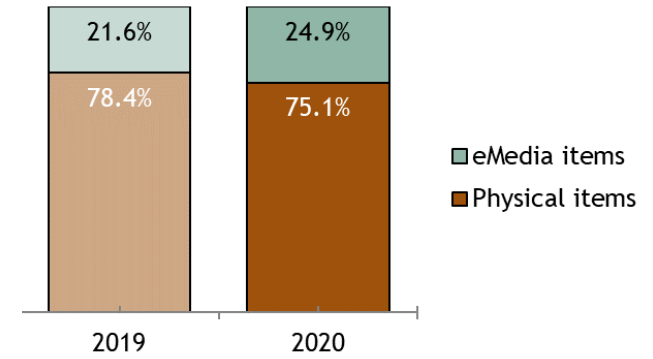

MEMBER ENGAGEMENT (CARDHOLDERS)

New in February 2020
1,425

Current
138,861

Monthly Average Current
Members
2019/2020
159,959/138,328

HOLDS PLACED

In February 2020
31,166

Year to Date
2019/2020
68,175/67,293

COMPUTER USAGE

WiFi use in
February 2020
15,549
WiFi Year to Date use
2019/2020
28,799/28,814

Library computer users in
February 2020
12,555
Year to Date use
2019/2020
25,482/30,257

ITEM COUNT

February 2020
Physical items
New: 4,598
Removed: 4,664
Current: 328,862

BOOKS & MATERIALS

Borrowed Items Comparison by Format

Type of Borrow

Overall Total Circulation
2020
228,857

Down 3% from the same
time period last year.

Monthly Circulation Comparison