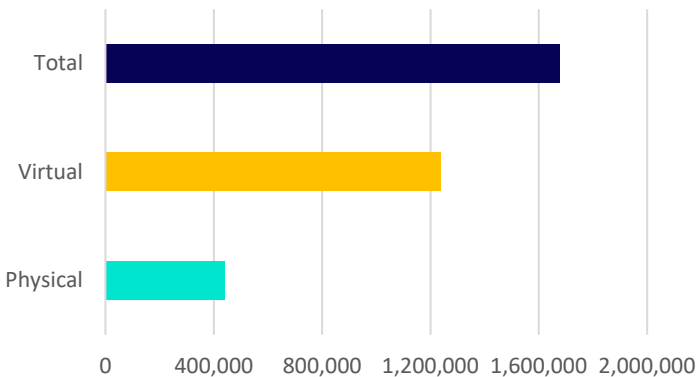

2024 Summer Adventure Update

7,400 total participants

As of 8/6/24

NEW participants account for approximately 50% of sign ups!

Have you and/or your family participated in Summer Adventure (previously called Summer Reading Challenge) at Poudre Libraries before?

- Yes, last year
- Yes, 2-3 years ago
- Yes, 4 or more years ago
- No, this is my first year.

Visits		
Year to Date		
Physical	Virtual	Total
441,732	1,236,812	1,678,544

All Cardholders		
New YTD	Active	Total
15,151	63,091	127,483