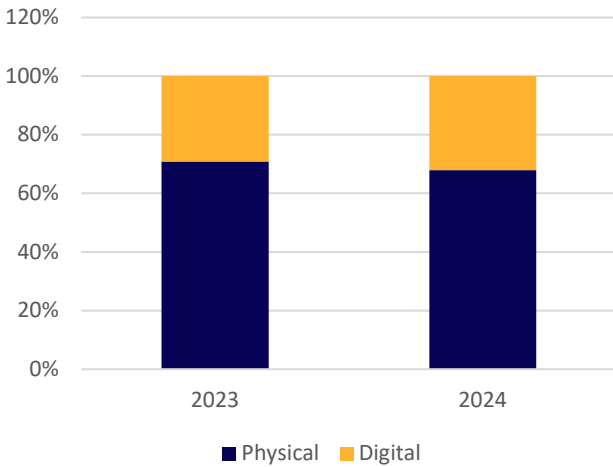

2024 Summer Adventure Update

7,400 total participants

As of 8/6/24

NEW participants account for approximately 50% of sign ups!

Have you and/or your family participated in Summer Adventure (previously called Summer Reading Challenge) at Poudre Libraries before?

- Yes, last year
- Yes, 2-3 years ago
- Yes, 4 or more years ago
- No, this is my first year.

Visits		
Year to Date		
Physical	Virtual	Total
441,732	1,236,812	1,678,544

All Cardholders		
New YTD	Active	Total
15,151	63,091	127,483

July 2024 Dashboard

Borrowing			
Year to Date Comparison			
	Physical	Digital	Total
2023	1,213,055	475,881	1,688,936
2024	1,178,830	558,265	1,737,095

Tech Access			
Year to Date Comparison			
	PC Use	Wi-Fi Use	Total
2023	39,429	69,743	109,172
2024	45,895	84,652	130,547