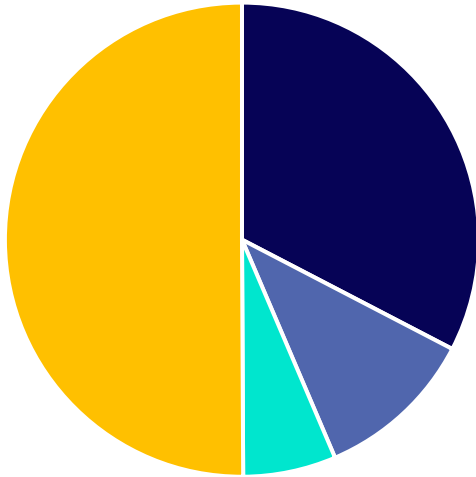

2024 Summer Adventure Update

7,400 total participants

As of 8/6/24

NEW participants account for approximately 50% of sign ups!

Have you and/or your family participated in Summer Adventure (previously called Summer Reading Challenge) at Poudre Libraries before?

- Yes, last year
- Yes, 2-3 years ago
- Yes, 4 or more years ago
- No, this is my first year.

Visits		
Year to Date		
Physical	Virtual	Total
441,732	1,236,812	1,678,544

All Cardholders		
New YTD	Active	Total
15,151	63,091	127,483