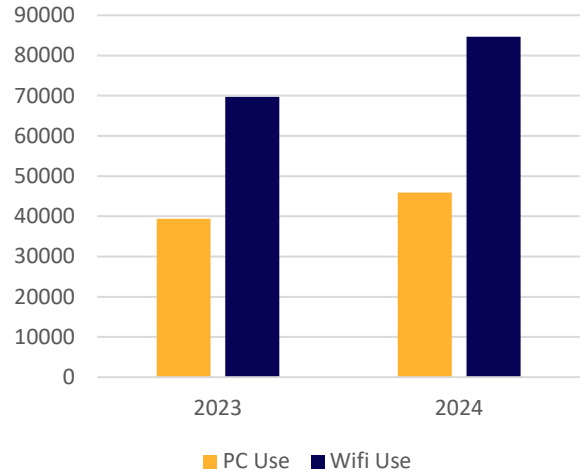

July 2024 Dashboard

Borrowing			
Year to Date Comparison			
	Physical	Digital	Total
2023	1,213,055	475,881	1,688,936
2024	1,178,830	558,265	1,737,095

Tech Access			
Year to Date Comparison			
	PC Use	Wi-Fi Use	Total
2023	39,429	69,743	109,172
2024	45,895	84,652	130,547