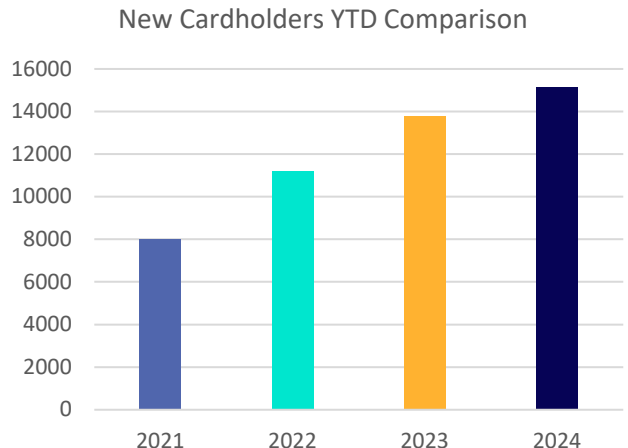

2024 Summer Adventure Update

7,400 total participants

As of 8/6/24

NEW participants account for approximately 50% of sign ups!

Have you and/or your family participated in Summer Adventure (previously called Summer Reading Challenge) at Poudre Libraries before?

- Yes, last year
- Yes, 2-3 years ago
- Yes, 4 or more years ago
- No, this is my first year.

Visits		
Year to Date		
Physical	Virtual	Total
441,732	1,236,812	1,678,544

All Cardholders		
New YTD	Active	Total
15,151	63,091	127,483